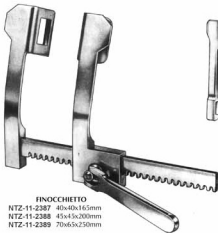

LUNG SURGERY

Rib Spreaders

FINOCCHIETTO

NTZ-11-2387 40x40x165mm

NTZ-11-2388 45x45x200mm

NTZ-11-2389 70x65x250mm