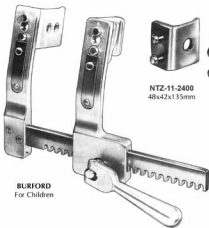

**BURFORD**  
For Adult

NTZ-11-2397 65x62x180mm  
NTZ-11-2398 65x62x260mm  
NTZ-11-2399 65x62x300mm

with 2 pairs of blades

**BURFORD**  
For Children

NTZ-11-2400  
48x42x135mm

with 2 pairs of blades

**BAILEY**  
NTZ-11-2401  
16cm/6-1/4"

**BAILEY GIBBON**  
NTZ-11-2402  
16cm/6-1/4"

**PRICE THOMAS**  
NTZ-11-2403  
22cm/8-1/2"

**PRICE THOMAS**  
NTZ-11-2404  
22cm/8-1/2"

**NTZ-11-2405**  
**SEMB**  
24cm/9-1/2"

Left

Right

**NTZ-11-2406**  
**SAROT**  
23cm/9"

### FINOCCHIETTO BABY

NTZ-11-2390 18x20x75mm