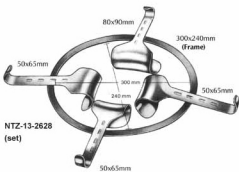

Intestinal and Bladder