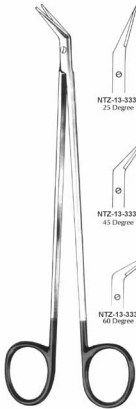

1: 50x65mm

2: 38x60mm

FRANZA(Complete)
NTZ-13-2874
with 4 blades

FOLDING FRAME
300x300mm

UNIVERSAL
NTZ-13-3331
12cm/4-1/2"

NTZ-13-3332
25 Degree

NTZ-13-3333
45 Degree

NTZ-13-3334
60 Degree

POTTS SMITH
19cm/7-1/2"

NTZ-13-3335
25 Degree

NTZ-13-3336
45 Degree

NTZ-13-3337
60 Degree

DE BAKY
16cm/7"

GENERAL INSTRUMENTS

TC - Dissecting Forceps

OEHLER

NTZ-13-3359 14cm/5-1/2"
NTZ-13-3360 16cm/6-1/2"
NTZ-13-3361 18cm/7"
NTZ-13-3362 20cm/8"
NTZ-13-3363 25cm/10"
NTZ-13-3364 30cm/12"

POTTS SMITH

NTZ-13-3365 15cm/6"
NTZ-13-3366 18cm/7"
NTZ-13-3367 20cm/8"
NTZ-13-3368 23cm/9"
NTZ-13-3369 25cm/10"